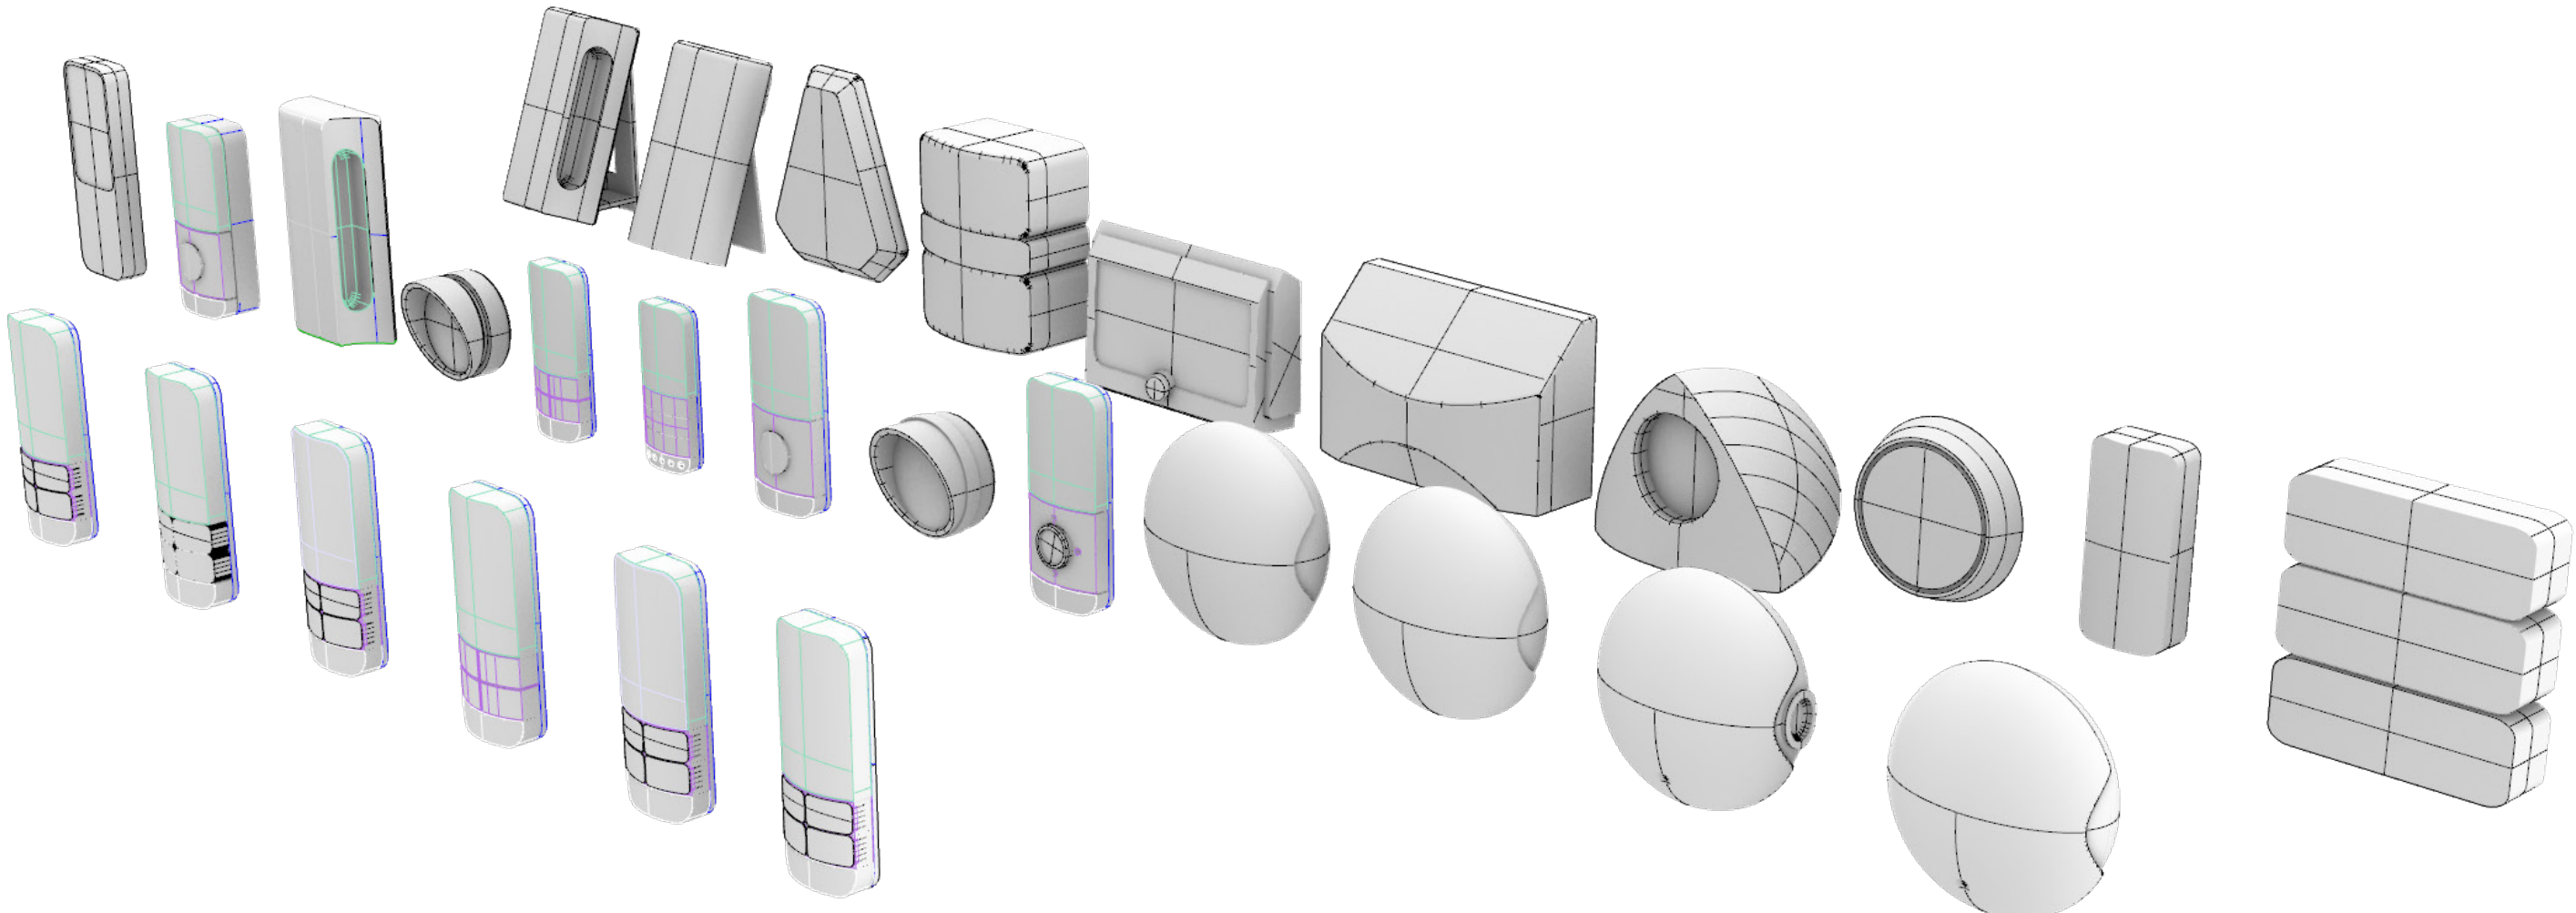

Refinement