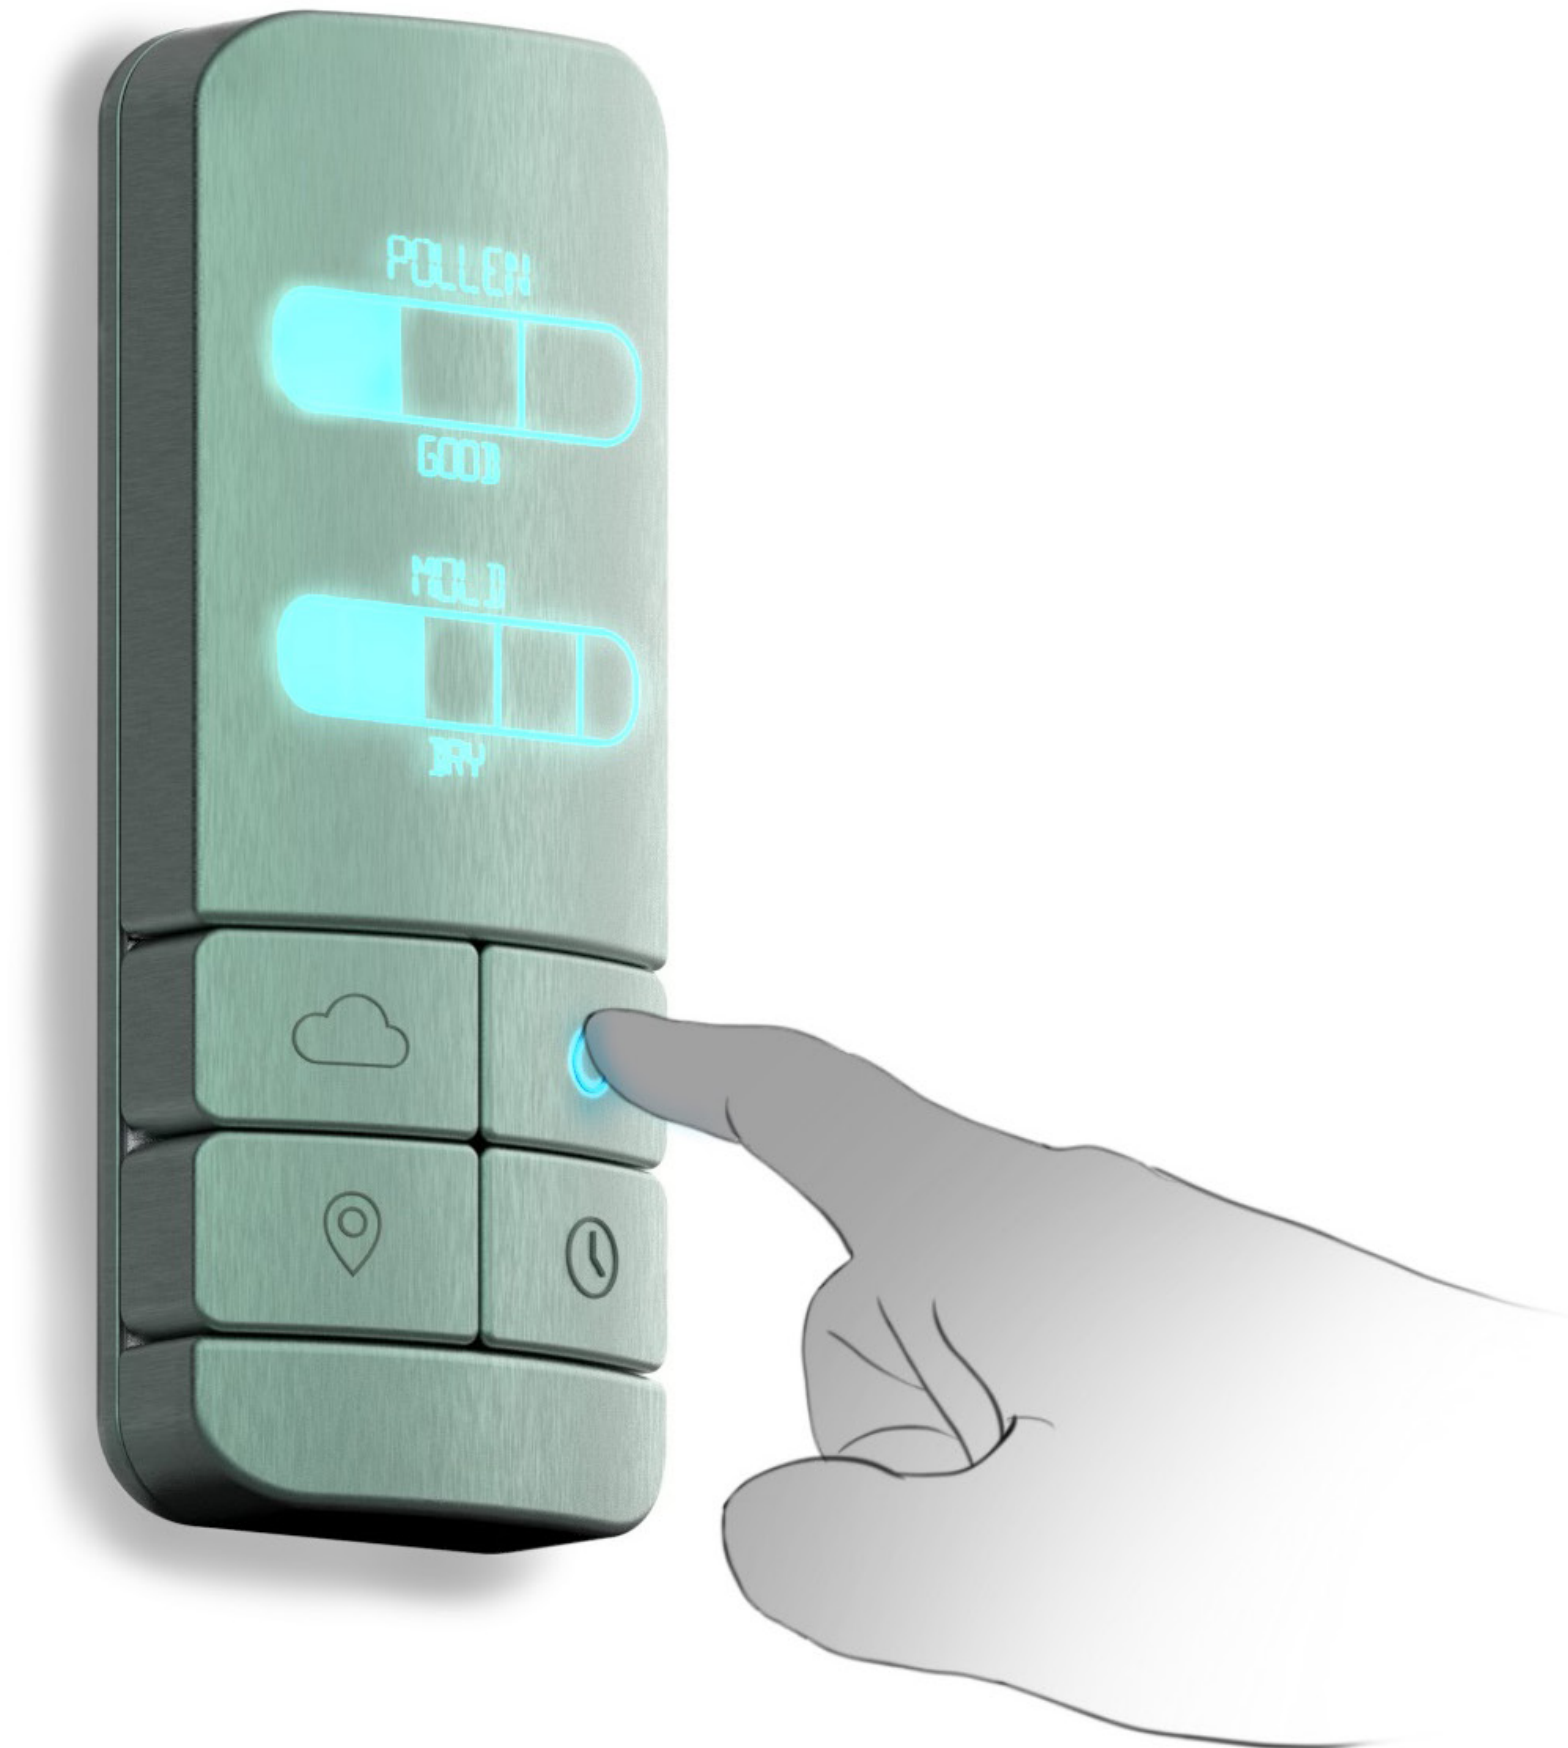

# Refinement

The all new WÅHL  
at-home-interface  
allows accessibility  
to the outside world  
without having to  
leave your doorstep.

# Features

5 main buttons  
that display:

- Weather
- Pollen/Mold
- Commute Time
- Clock
- Turn Display on/off

# How It Works

Each button is touch activated.

- Upon activation the button icon will glow
- Adhesive strips on the back allow for placement at any location in the bathroom.

The WÅHL interface allows easy access to the battery compartment via removal of the front housing.

- No longer have to completely remove the unit from the wall.