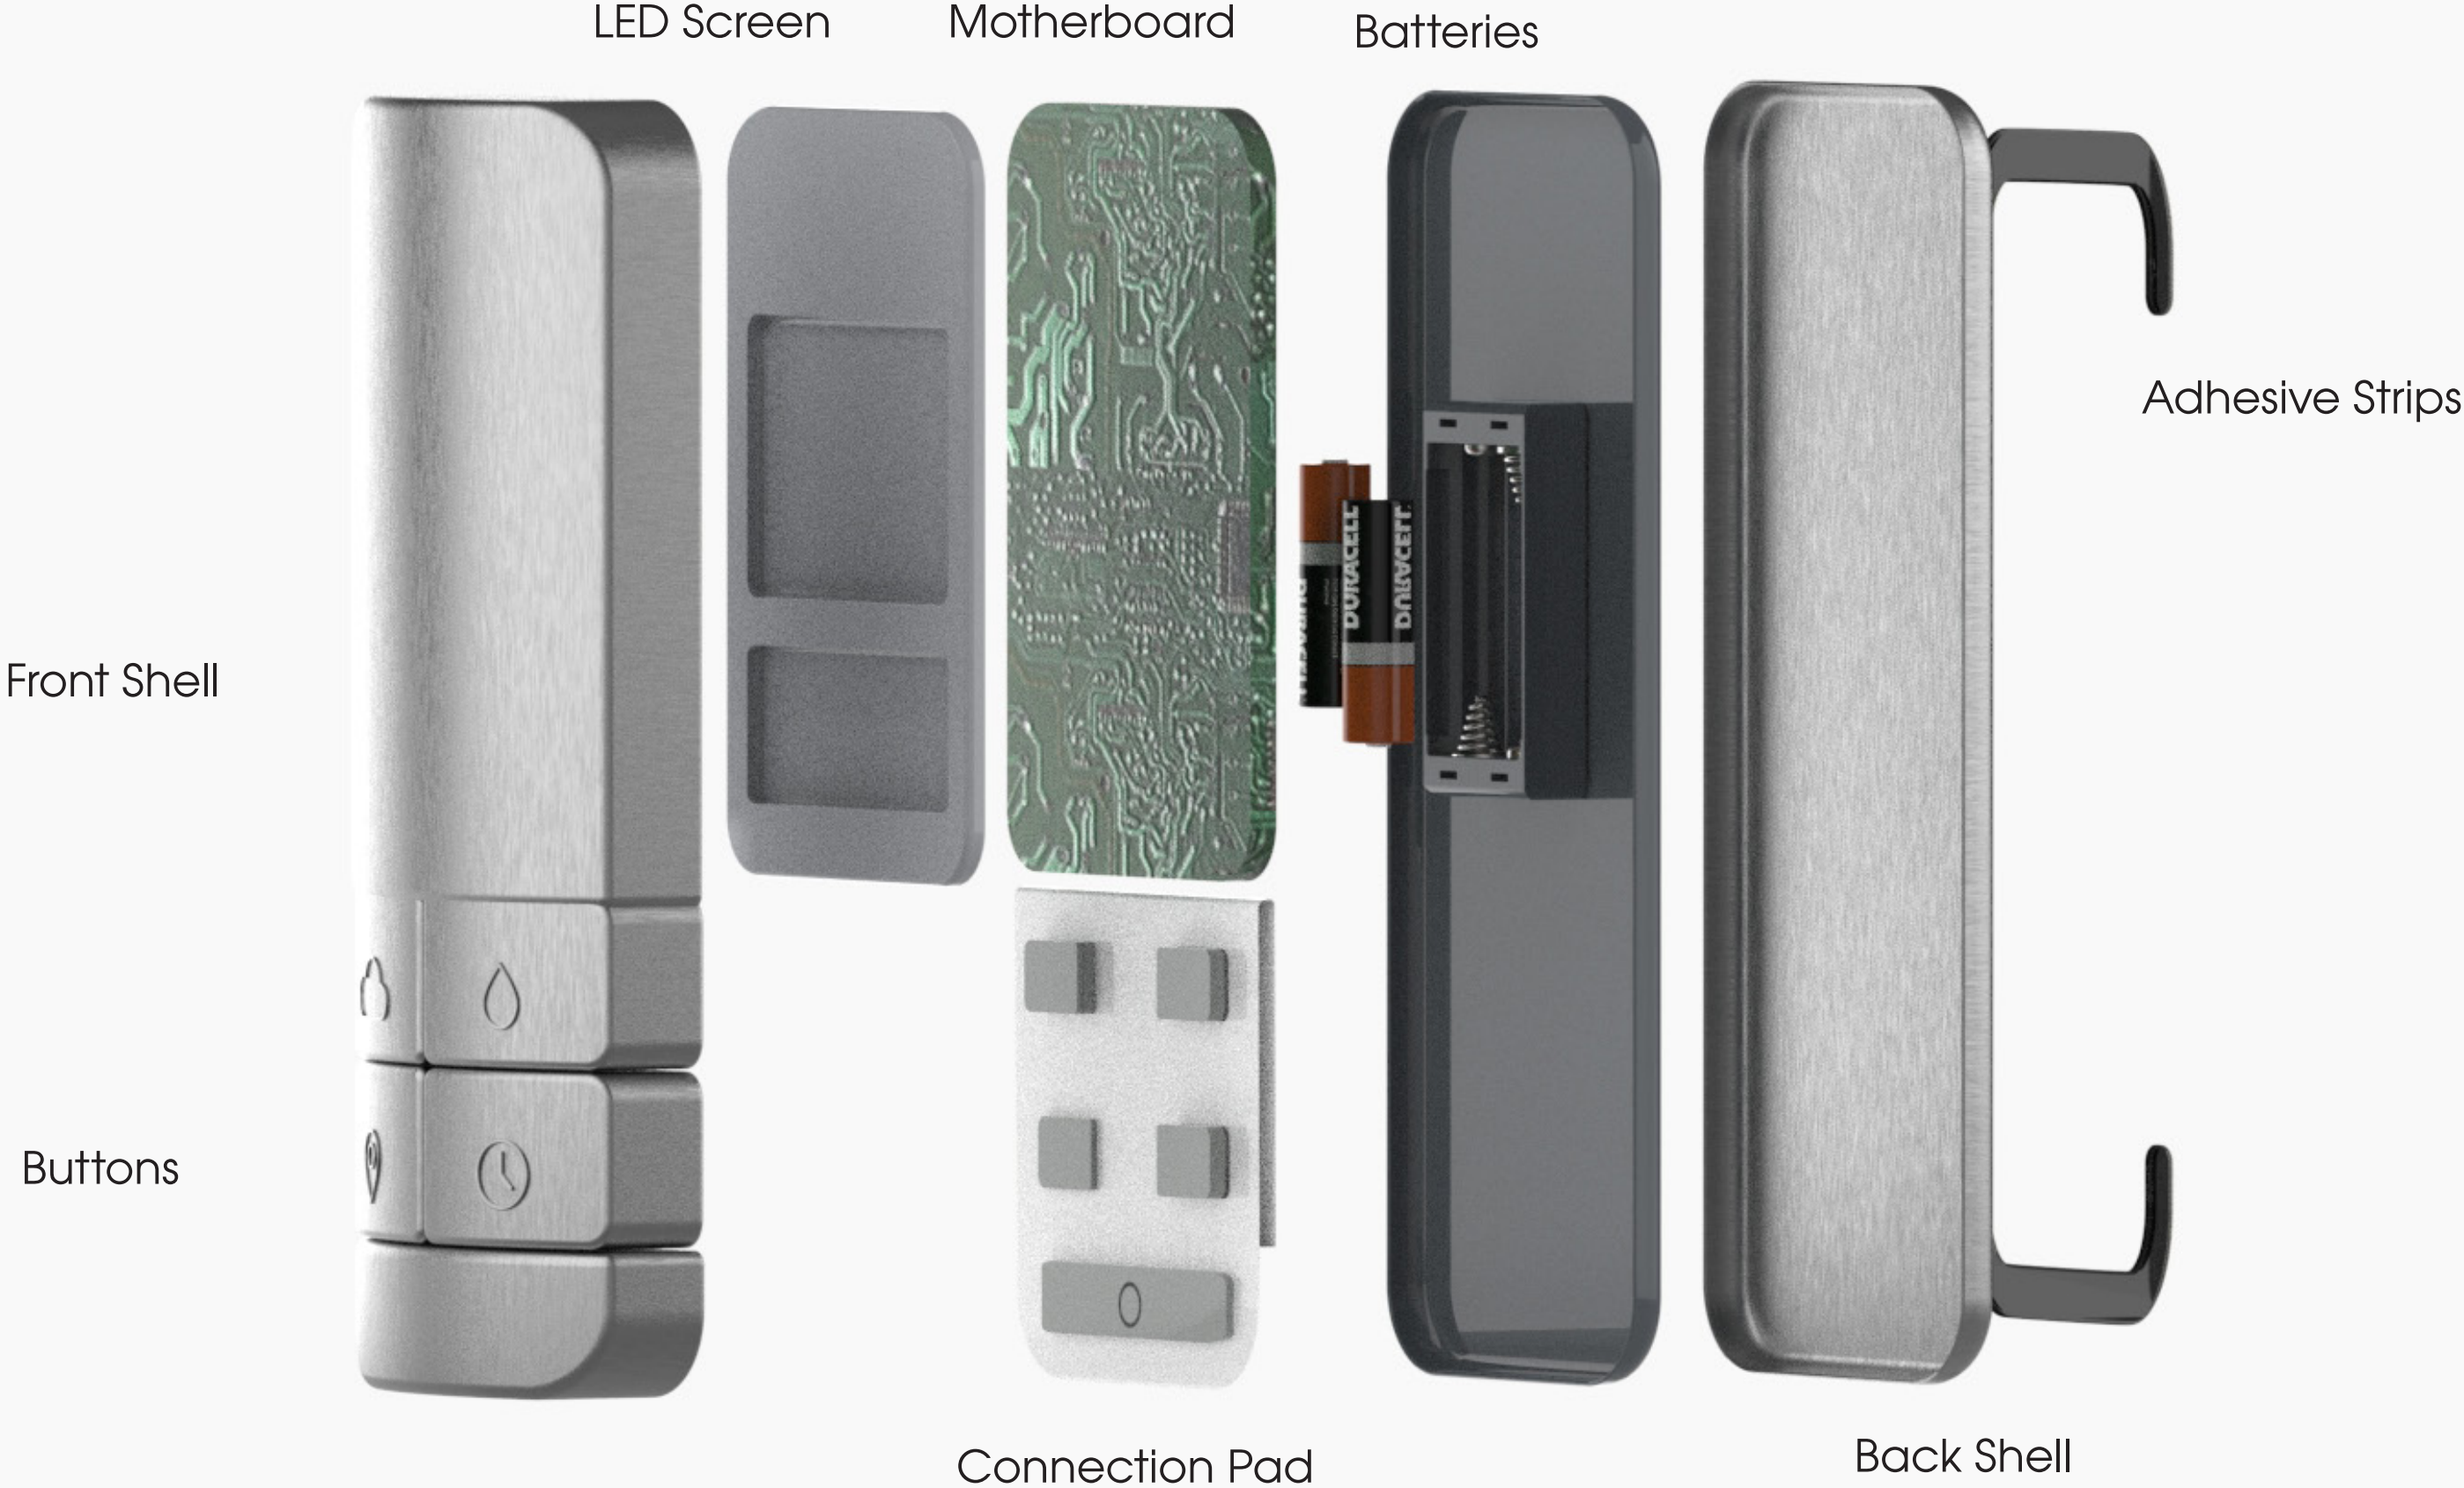

Components